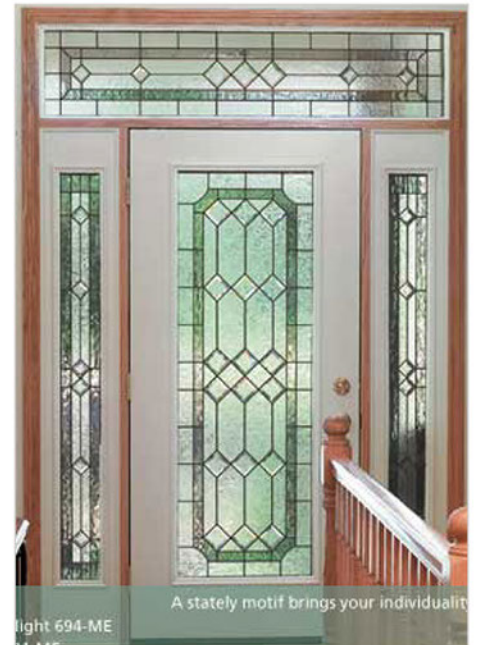

Standard
6 Panel Door

684MN
\$ 375

919MN
\$ 435
Available in White
Only

DOOR OPTIONS

686MN
\$ 441
Available in White
Only

686ME, 2 SL and
Transom
\$ 1,825
W/ 2 SL Only
\$ 1500
Available in White
Only

1st Choice Home Centers
2008 E. Roosevelt Blvd. Monroe, NC 28112
704-225-8850 Phone - 704-225-8480 Fax
info@1stchoicemonroe.com
www.1stchoicemonroe.com